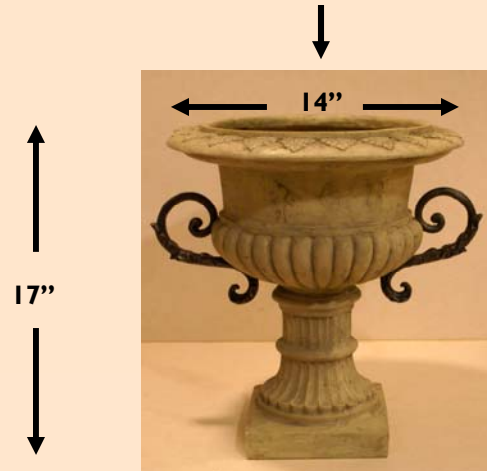

Flower Urn Dimensions

Interior Dimensions
14" Wide x 7.5" Deep
Glass Insert bowl
9" x 7.5"

Wedding Bronze Urn
Base is 7" square

Interior Dimensions
11" Wide x 8" Deep

Sanctuary Urn
For use if you are leaving the
flowers for the sanctuary.

Interior Dimensions
10" Wide x 12" Deep

Optional Urn

Interior Dimensions
7.5" Wide x 11" Deep

Silver Chapel Urn