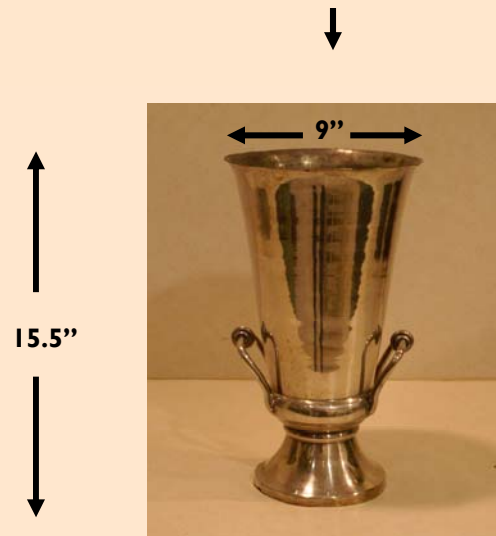

Flower Urn Dimensions

Interior Dimensions
14" Wide x 7.5" Deep
Glass Insert bowl
9" x 7.5"

Wedding Bronze Urn
Base is 7" square

Interior Dimensions
11" Wide x 8" Deep

Sanctuary Urn
For use if you are leaving the
flowers for the sanctuary.

Interior Dimensions
10" Wide x 12" Deep

Optional Urn

Interior Dimensions
7.5" Wide x 11" Deep

Silver Chapel Urn